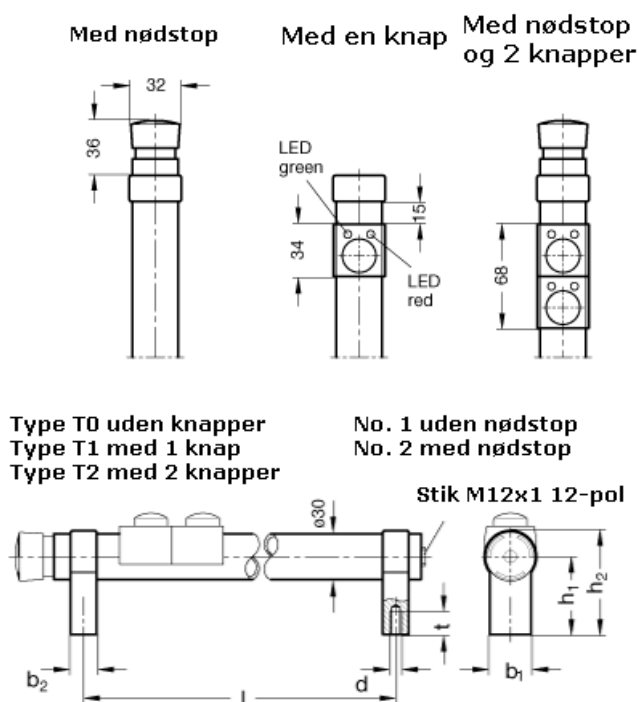

Article number: 201023030022

Description: E+G Tubular handles with switches
GN 331-300-EL-T2-2

Measures

$b_1 = 27$
 $b_2 = 17$
 $d = M 8$
 $h_1 = 51$
 $h_2 = 68$
 $l = 300$
 $t = 15$